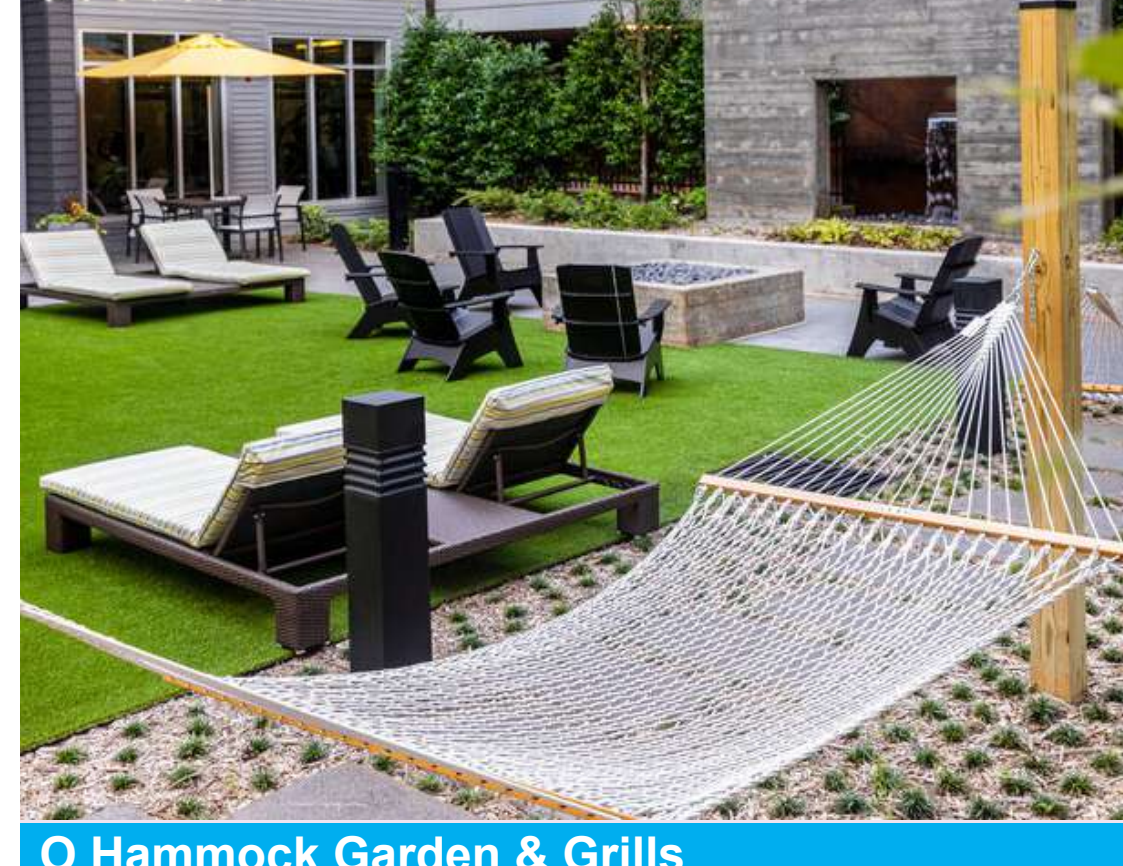

C Entry Sculpture

D Hominy Clubhouse, Pool Courtyard and Pavilion

E Yoga Lawn

F,G Outdoor Co-work Courtyard

H Private Fenced Yards

I, Y Raised Garden Beds

J Kayak Storage

K Playground

L, V,W Bark Park

M Dog Spa

N Native Viewing Garden

O Hammock Garden & Grills

R Upland Social Restaurant

S Archer Pool Courtyard

T Common Green

U Hammock & Fire Pit Garden

X Chorus Pool & Amenity Courtyard

Z Pickleball Courts

AA Trail

BB Bird Boxes

CC Pollinator Garden

- | | | | | |
|------------------------------------------------------|-----------------------------------------------|-------------------------------------|------------------------------------------|-----------------------------|
| A Riverblue Community Entry Sign | G Activity & Outdoor Co-Work Courtyard | M Dog Spa | S Archer Pool Courtyard | Y Raised Garden Beds |
| B Riverblue Lane | H Private Fenced Yards | N Native Viewing Garden | T Common Green | Z Pickleball Courts |
| C Entry Sculpture | I Raised Garden Beds | O Hammock Garden and Grills | U Hammock & Fire Pit Garden | AA Trail |
| D Hominy Clubhouse, Pool Courtyard & Pavilion | J Kayak Storage | P Roundabout Entry Landscape | V Bark Park | BB Bird Boxes |
| E Yoga Lawn | K Playground | Q Archer Clubhouse | W Bark Park | CC Pollinator Garden |
| F Outdoor Co-work Space | L Bark Park | R Upland Social Restaurant | X Chorus Pool & Amenity Courtyard | |