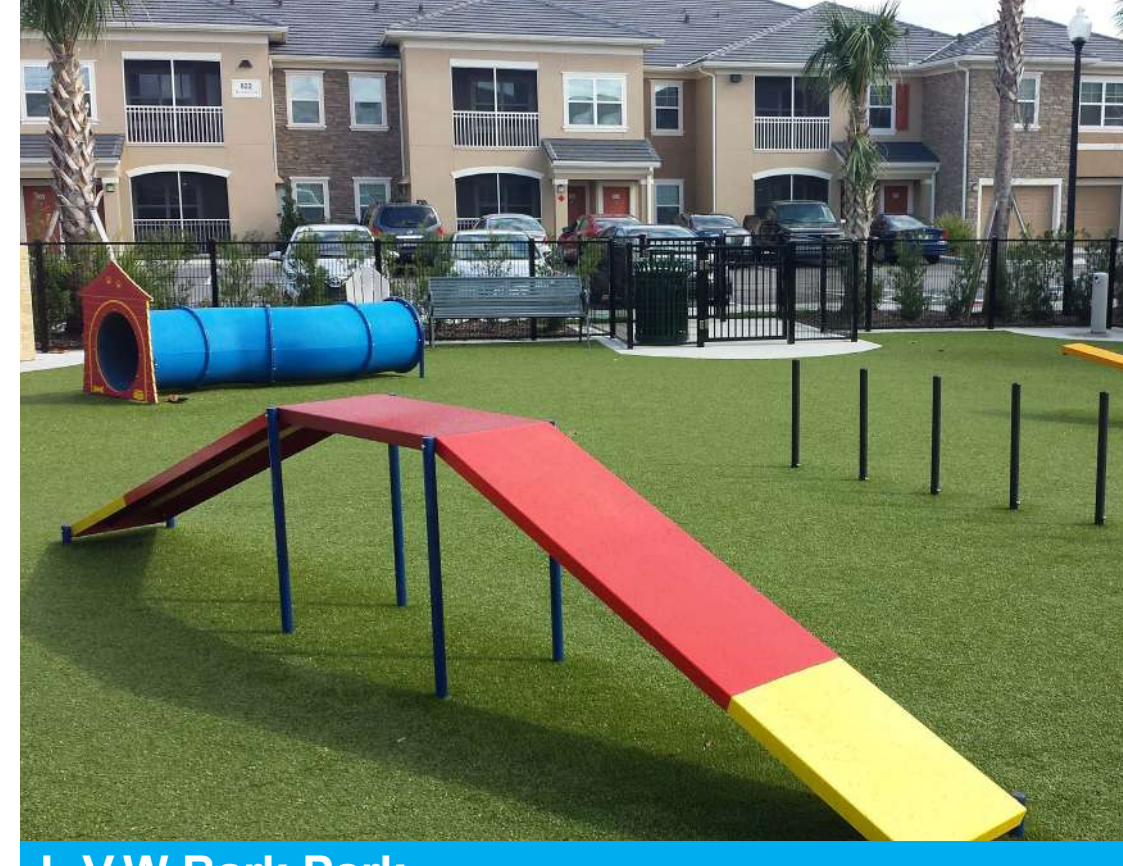

C Entry Sculpture

D Hominy Clubhouse, Pool Courtyard and Pavilion

E Yoga Lawn

F,G Outdoor Co-work Courtyard

H Private Fenced Yards

I, Y Raised Garden Beds

J Kayak Storage

K Playground

L, V,W Bark Park

M Dog Spa

N Native Viewing Garden

O Hammock Garden & Grills

R Upland Social Restaurant

S Archer Pool Courtyard

T Common Green

U Hammock & Fire Pit Garden

X Chorus Pool & Amenity Courtyard

Z Pickleball Courts

AA Trail

BB Bird Boxes

CC Pollinator Garden

- | | | | | |
|------------------------------------------------------|-----------------------------------------------|-------------------------------------|------------------------------------------|-----------------------------|
| A Riverblue Community Entry Sign | G Activity & Outdoor Co-Work Courtyard | M Dog Spa | S Archer Pool Courtyard | Y Raised Garden Beds |
| B Riverblue Lane | H Private Fenced Yards | N Native Viewing Garden | T Common Green | Z Pickleball Courts |
| C Entry Sculpture | I Raised Garden Beds | O Hammock Garden and Grills | U Hammock & Fire Pit Garden | AA Trail |
| D Hominy Clubhouse, Pool Courtyard & Pavilion | J Kayak Storage | P Roundabout Entry Landscape | V Bark Park | BB Bird Boxes |
| E Yoga Lawn | K Playground | Q Archer Clubhouse | W Bark Park | CC Pollinator Garden |
| F Outdoor Co-work Space | L Bark Park | R Upland Social Restaurant | X Chorus Pool & Amenity Courtyard | |